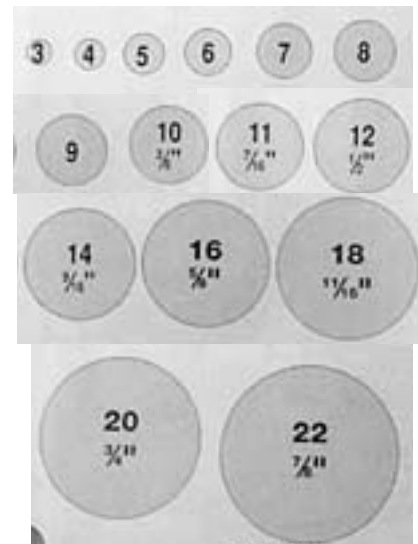

GLASS EYES

We have glass eyes in brown (dark and medium), red, yellow and hazel:

3-mm - 8 mm	.....	$3.25 each
9 mm -11 mm	.....	$3.75 each
12 mm - 13 mm	.....	$4.25 each
14 mm	.....	$4.65 each
16 mm	.....	$5.60 each
18 mm	.....	$6.25 each
20 mm	.....	$9.00 each
22 mm	.....	$9.25 each