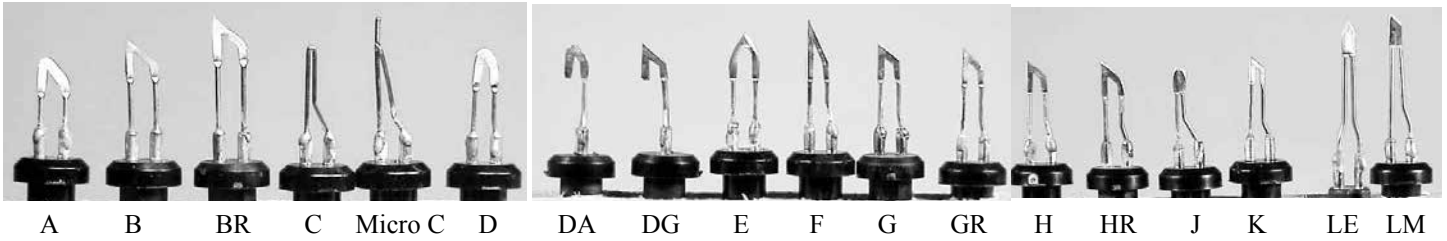

WOODBURNING EQUIPMENT (Continued)

Price changes effective September 1, 2016

Colwood Tips can be used in all burners - available in replaceable tip or in fixed handpiece

Fixed-tip handpieces with cork covering
 A, B, C, D, E, F, G, H, J, K, M, S,
 #10910.....\$13.95 each
 BR, GR, HR, KR, MR
 #10944.....\$14.95 each
 Micro C #10921.....\$17.95
 DA #10946.....\$19.95
 DG #10953.....\$20.95
 PS #10910.....\$14.95
 LE & LM #10935.....\$14.95