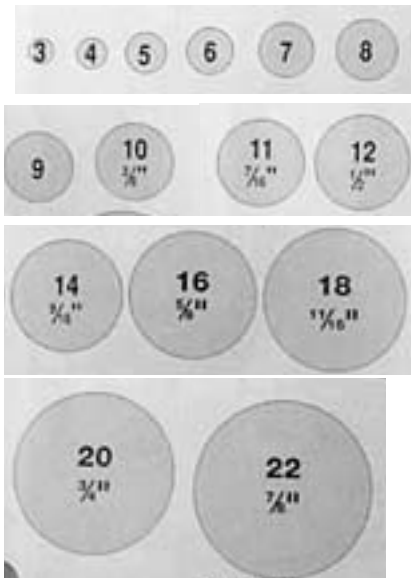

6 mm, 7 mm, 8 mm, 9 mm, 10 mm
hazel are $4.30 each

We also have a limited number of fish eyes which are clear with black centers. You can paint the back side of the clear glass any color you wish. Call for sizes and prices.